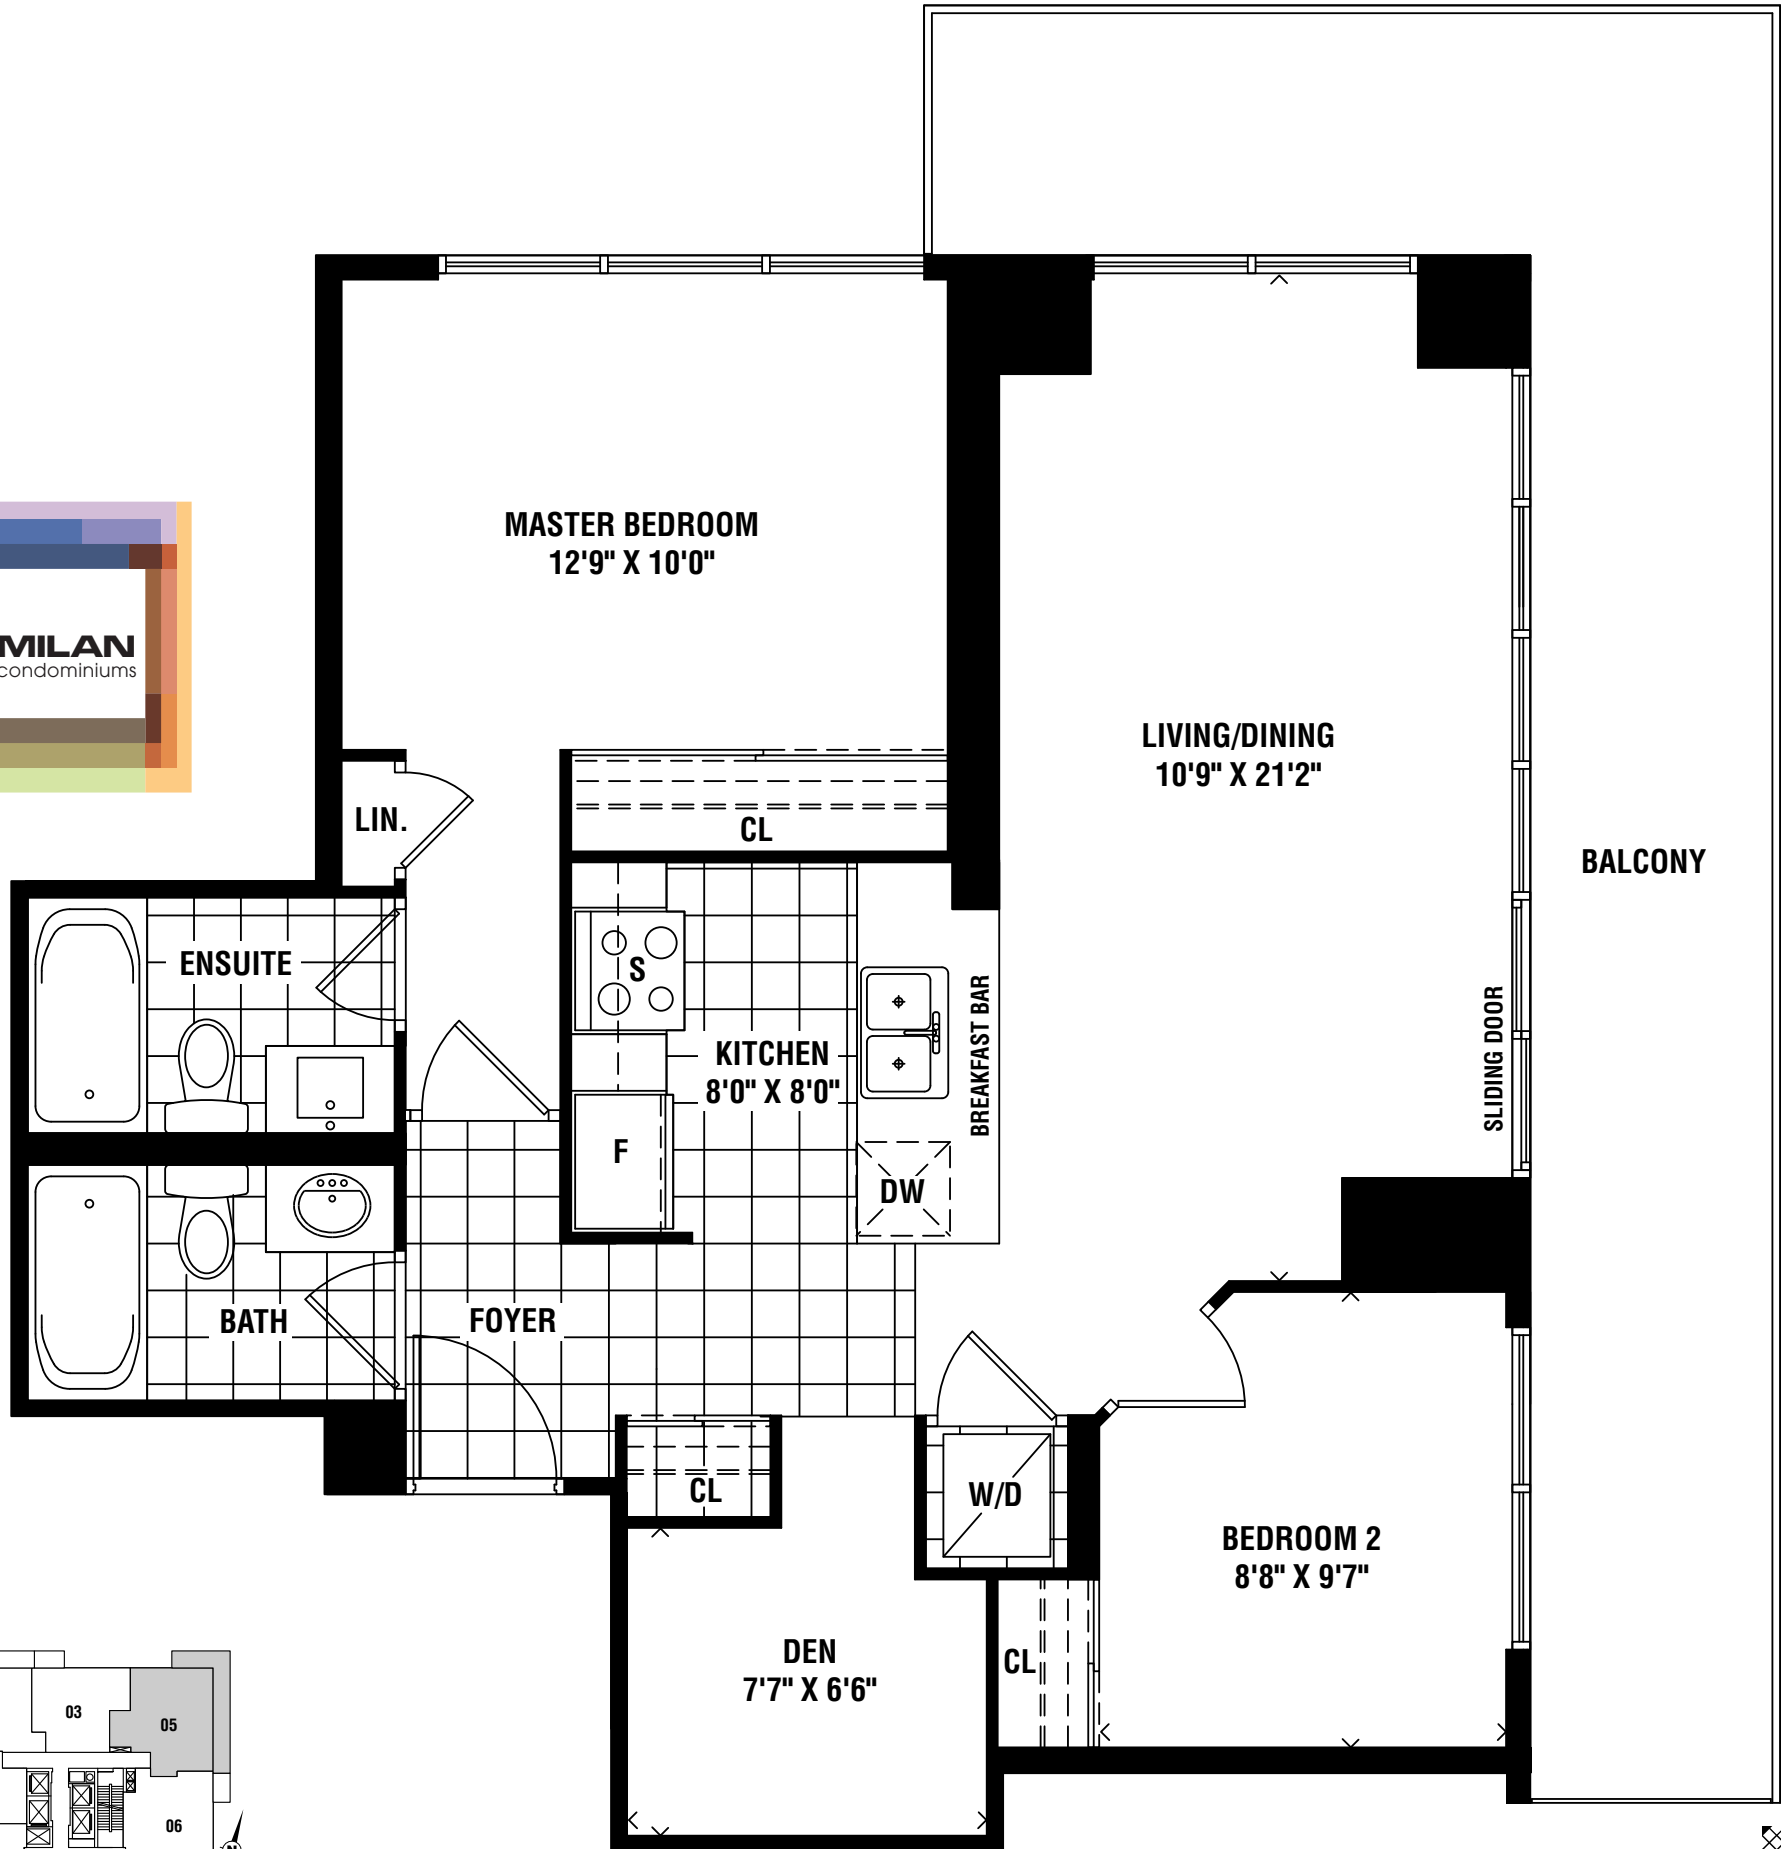

FLORENCE | 862 SQUARE FEET | TWO BEDROOM+DEN

TYPICAL FLOOR
(10TH-PH1)