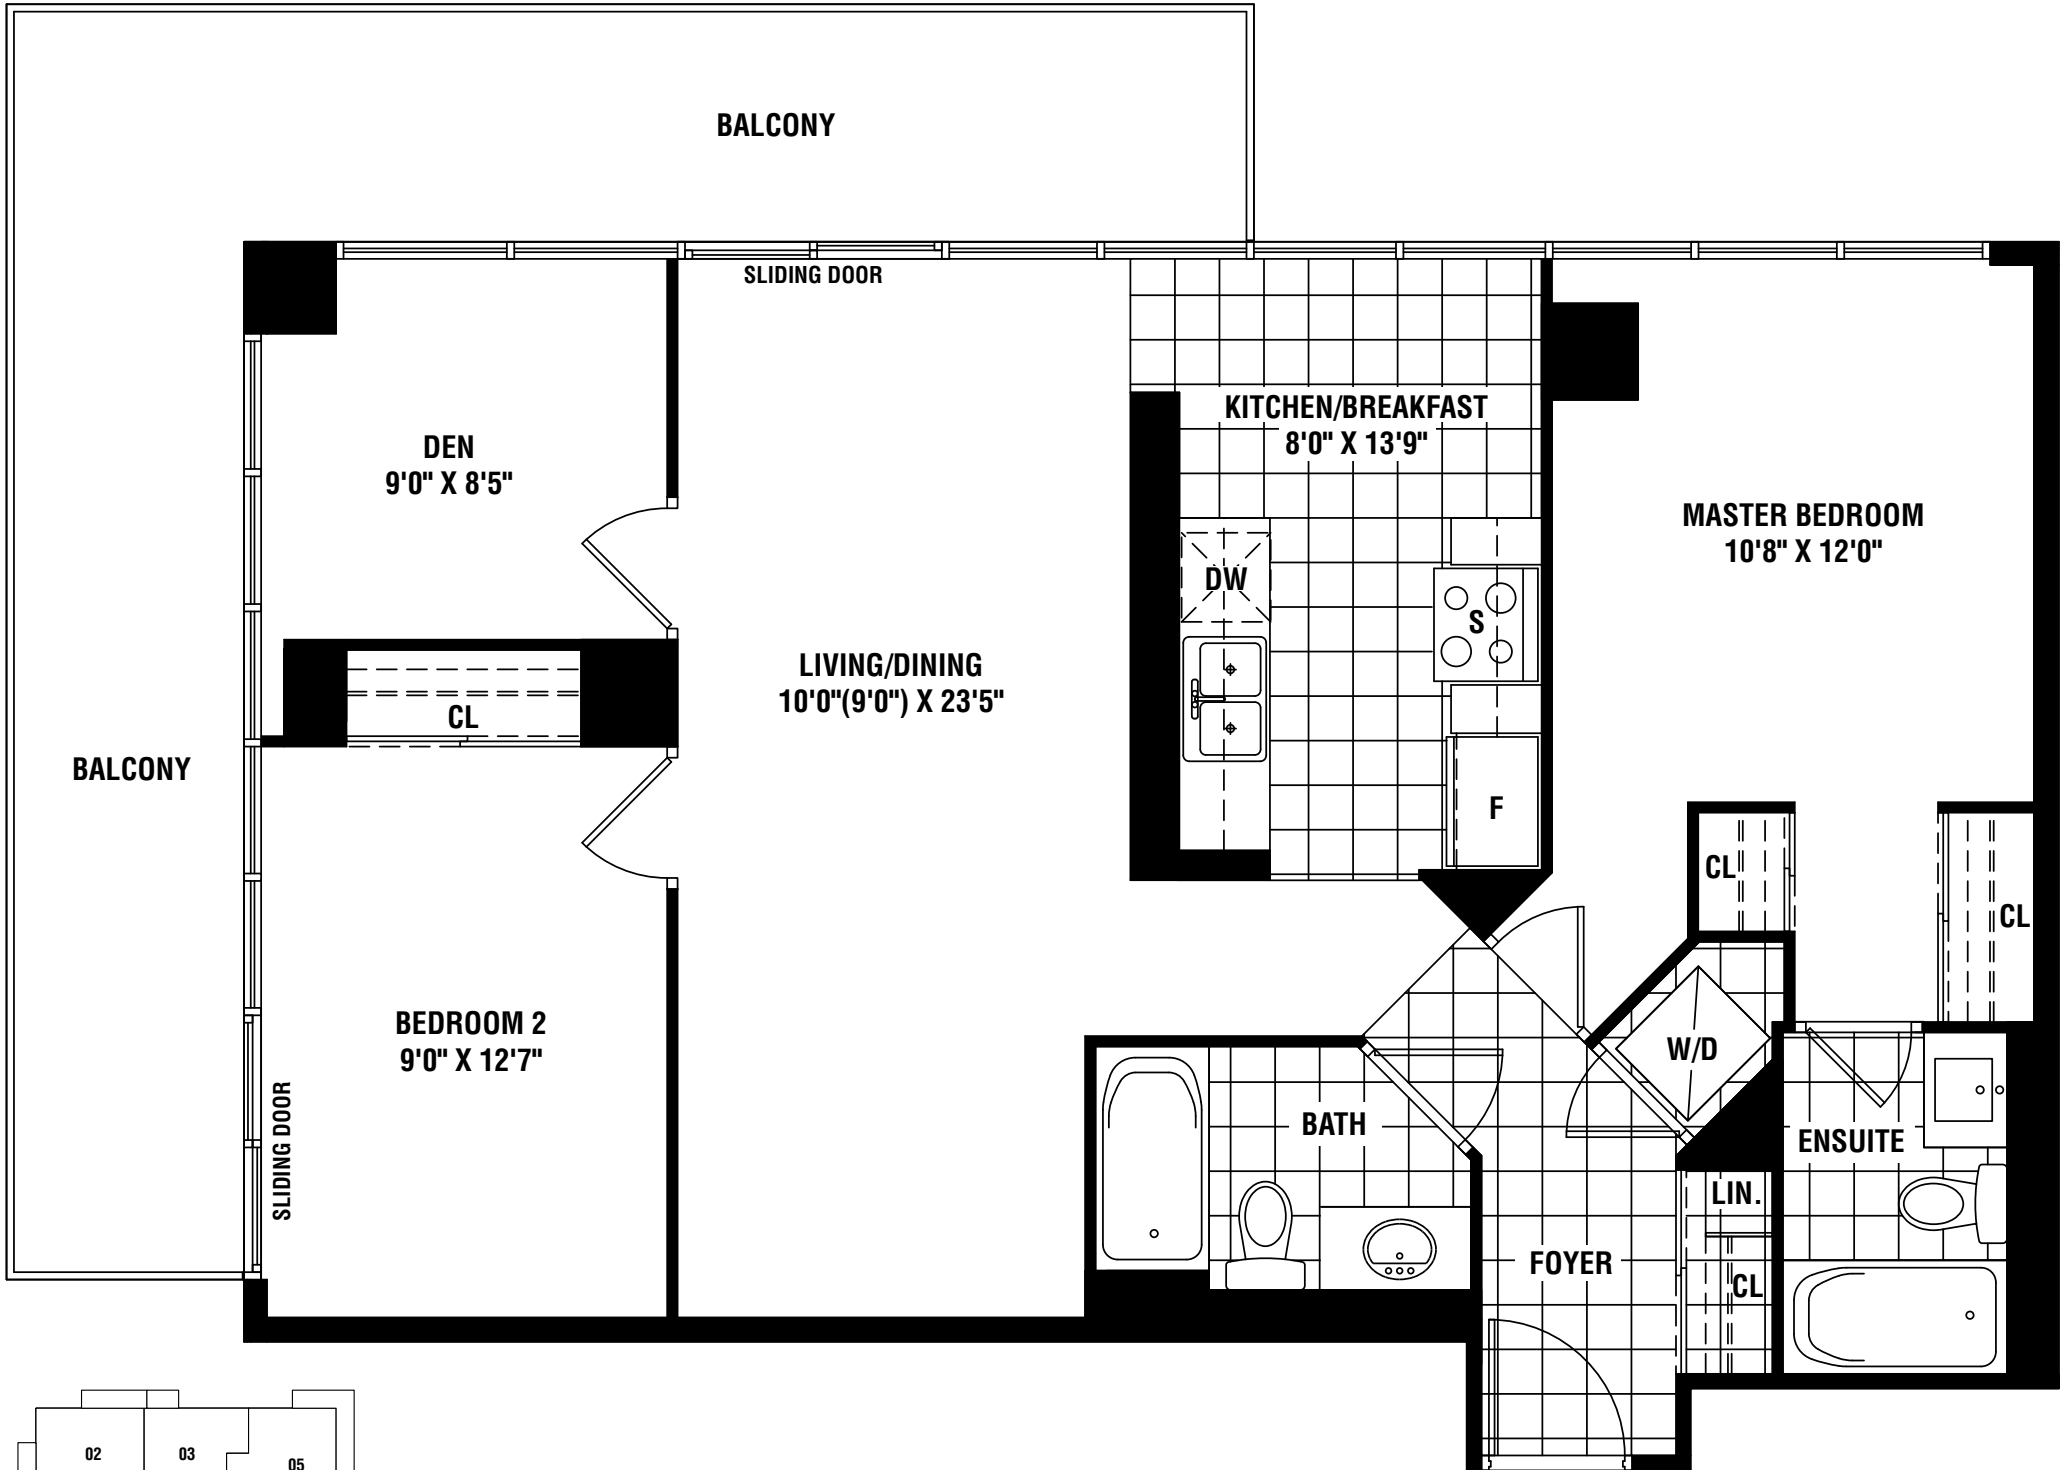

MILAN 998 SQUARE FEET 2 BEDROOM+DEN

TYPICAL FLOOR
(11TH-35TH)