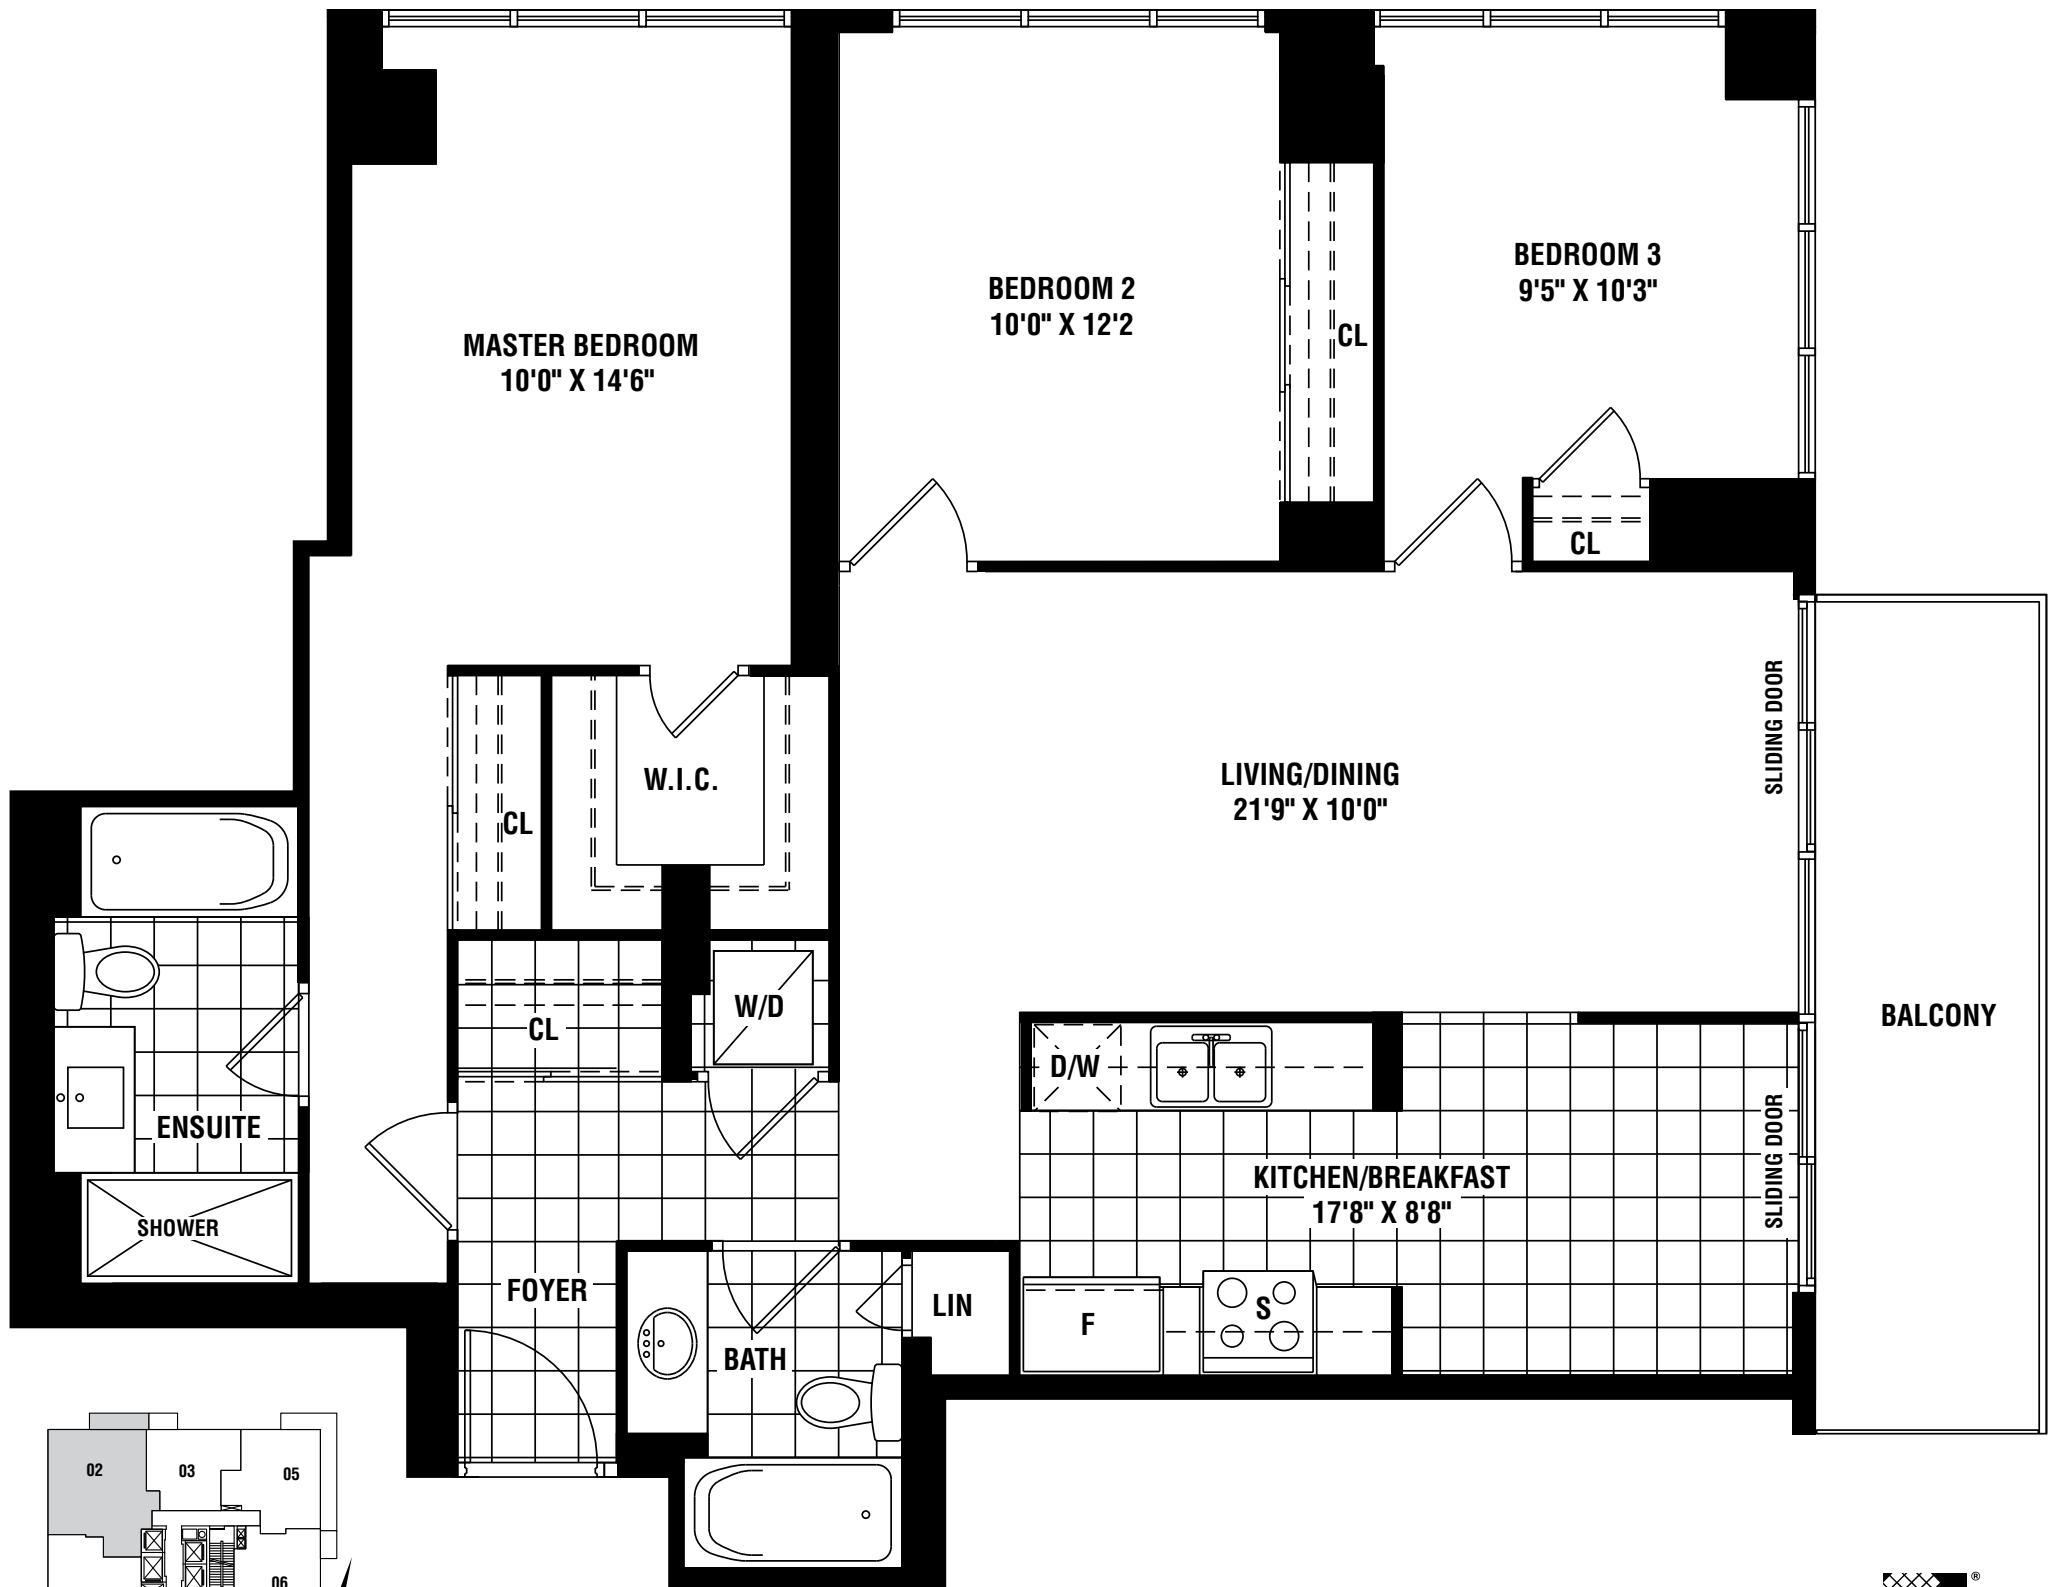

PAVOROTTI ï 1 192 SQUARE FEET ï THREE BEDROOM

TYPICAL FLOOR (36TH-PH1)