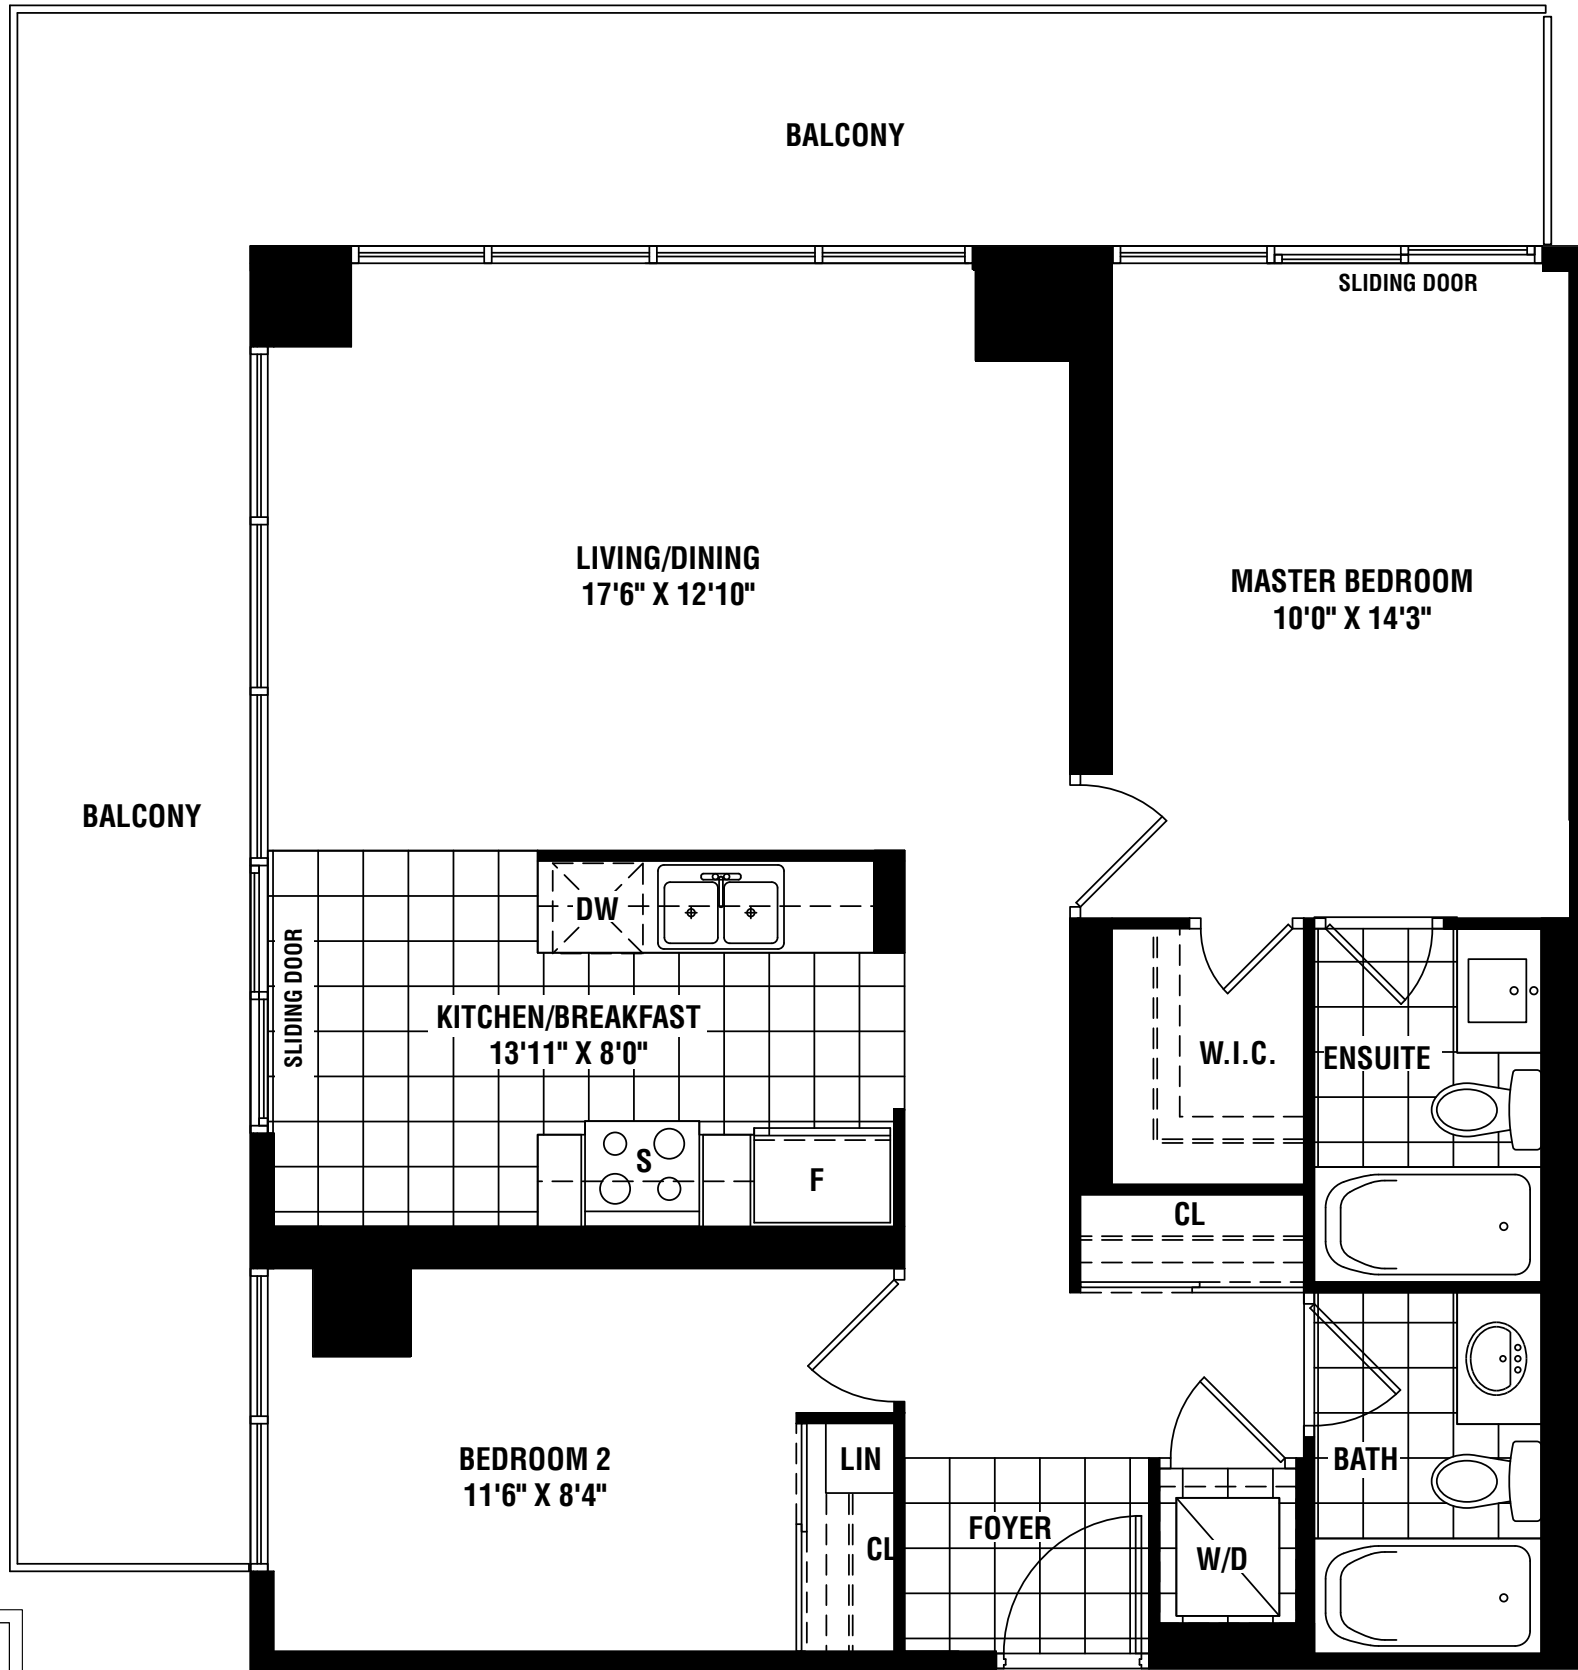

VERONA | 907 SQUARE FEET | TWO BEDROOM