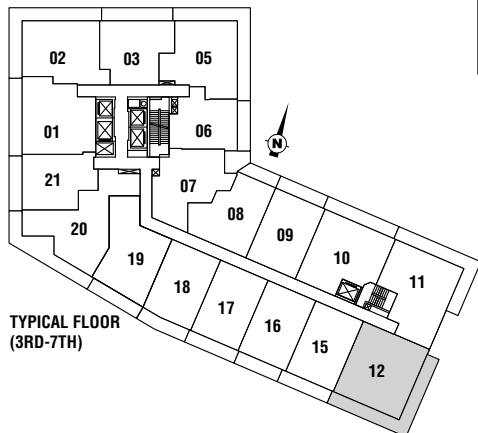

VERONA | 907 SQUARE FEET | TWO BEDROOM